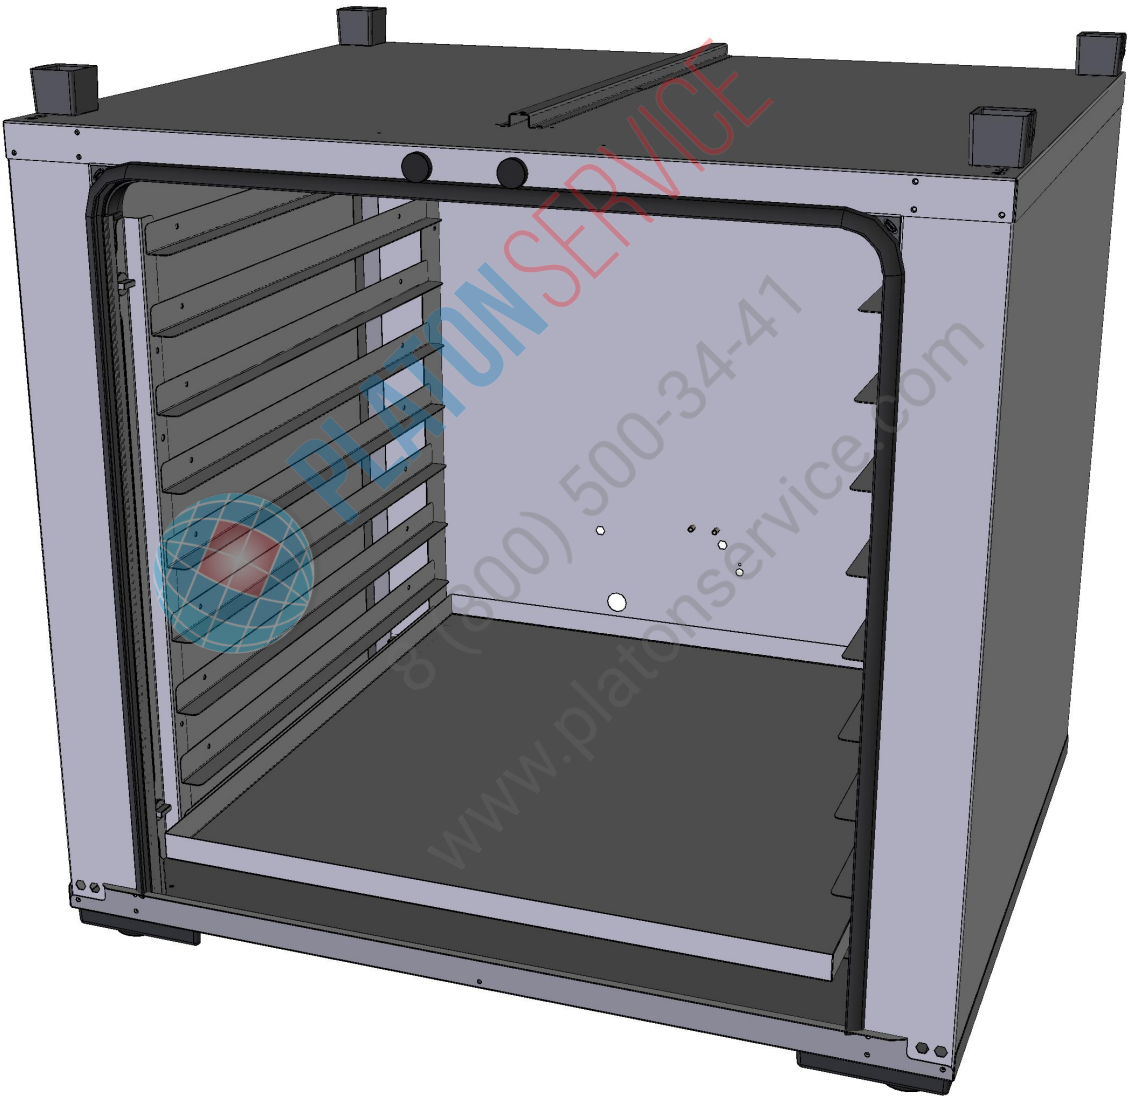

ASM1311A/0.D01 - External cover

FRONT