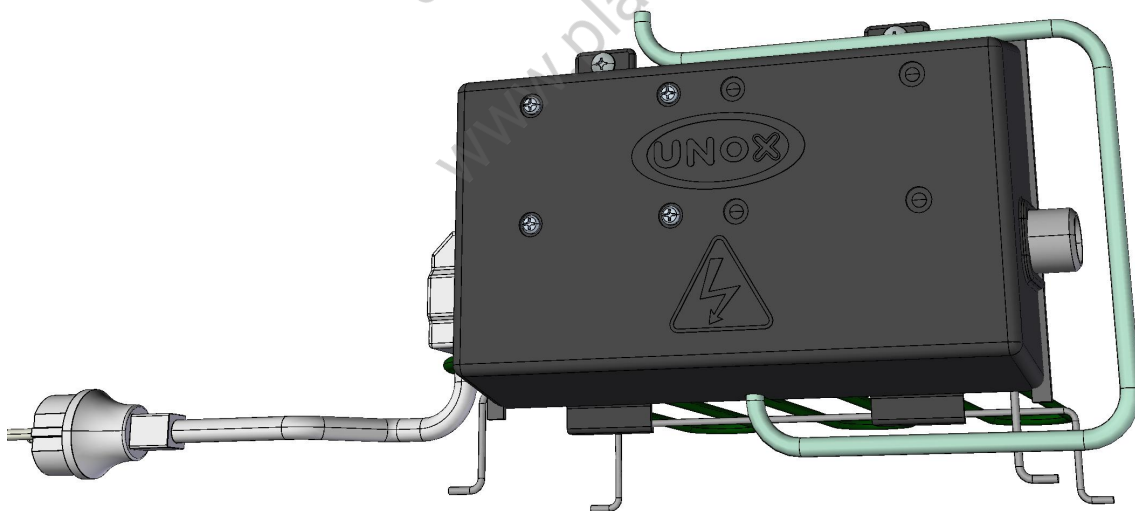

ASM1312A/0.D02 - General overview

FRONT

ASM1312A/0.D02 - General overview

REAR

COMPONENT			SPARE PART																																		
Code	Description	Image	Code	Description	Components list																																
MR1000A	CABLE 3X1,5 H07RN-F MT1,5+K2/3+SCHUK		KMR1000A	KIT CABLE 3X1,5 H07RN-F +K2/3+SCHUKO	<table border="1"> <thead> <tr> <th>Code</th> <th>Description</th> <th>Qty</th> <th>UOM</th> </tr> </thead> <tbody> <tr> <td>MR1000A0</td> <td>CABLE 3X1,5 H07RN-F MT1,5+K2/3+S CHUKO</td> <td>1</td> <td>PZ</td> </tr> </tbody> </table>	Code	Description	Qty	UOM	MR1000A0	CABLE 3X1,5 H07RN-F MT1,5+K2/3+S CHUKO	1	PZ																								
Code	Description	Qty	UOM																																		
MR1000A0	CABLE 3X1,5 H07RN-F MT1,5+K2/3+S CHUKO	1	PZ																																		
VE1075A	STRAIN RELIEF FV 268 RO + FIXING SCREWS		VE1075A0	STRAIN RELIEF FV 268 RO + FIXING SCREWS																																	
RS1095A	HEATING ELEMENT 1200W 230V		KRS1095A	1.2KW HEATING ELEMENT KIT	<table border="1"> <thead> <tr> <th>Code</th> <th>Description</th> <th>Qty</th> <th>UOM</th> </tr> </thead> <tbody> <tr> <td>GN1326A1</td> <td>ELEMENT SEALING</td> <td>1</td> <td>PZ</td> </tr> <tr> <td>IP1385A0</td> <td></td> <td>1.200</td> <td>PZ</td> </tr> <tr> <td>IP1385A1</td> <td>CORNER POLYSTYREN E PACKING 110X80X2000</td> <td>0.500</td> <td>M</td> </tr> <tr> <td>RS1095A1</td> <td>HEATING ELEMENT 1200W 230V</td> <td>1</td> <td>PZ</td> </tr> <tr> <td>SL1045A0</td> <td>S53 BLACK SILICONE - 80ML CARTRIDGE</td> <td>1</td> <td>PZ</td> </tr> <tr> <td>VI1220A1</td> <td>4,2X12 TCB SELF-TAPPIN G SCREW</td> <td>2</td> <td>PZ</td> </tr> <tr> <td>VM1059A1</td> <td>HEAT SHRINK FILM H800</td> <td>1.200</td> <td>M</td> </tr> </tbody> </table>	Code	Description	Qty	UOM	GN1326A1	ELEMENT SEALING	1	PZ	IP1385A0		1.200	PZ	IP1385A1	CORNER POLYSTYREN E PACKING 110X80X2000	0.500	M	RS1095A1	HEATING ELEMENT 1200W 230V	1	PZ	SL1045A0	S53 BLACK SILICONE - 80ML CARTRIDGE	1	PZ	VI1220A1	4,2X12 TCB SELF-TAPPIN G SCREW	2	PZ	VM1059A1	HEAT SHRINK FILM H800	1.200	M
Code	Description	Qty	UOM																																		
GN1326A1	ELEMENT SEALING	1	PZ																																		
IP1385A0		1.200	PZ																																		
IP1385A1	CORNER POLYSTYREN E PACKING 110X80X2000	0.500	M																																		
RS1095A1	HEATING ELEMENT 1200W 230V	1	PZ																																		
SL1045A0	S53 BLACK SILICONE - 80ML CARTRIDGE	1	PZ																																		
VI1220A1	4,2X12 TCB SELF-TAPPIN G SCREW	2	PZ																																		
VM1059A1	HEAT SHRINK FILM H800	1.200	M																																		
EL1140A	SINGLE WATER ELECTROVALVE W/ J.GUEST		KEL1140A	1 WAY WATER SOLENOID VALVE KI	<table border="1"> <thead> <tr> <th>Code</th> <th>Description</th> <th>Qty</th> <th>UOM</th> </tr> </thead> <tbody> <tr> <td>EL1140A0</td> <td>SINGLE WATER ELECTROVAL VE W/ J.GUES</td> <td>1</td> <td>PZ</td> </tr> </tbody> </table>	Code	Description	Qty	UOM	EL1140A0	SINGLE WATER ELECTROVAL VE W/ J.GUES	1	PZ																								
Code	Description	Qty	UOM																																		
EL1140A0	SINGLE WATER ELECTROVAL VE W/ J.GUES	1	PZ																																		