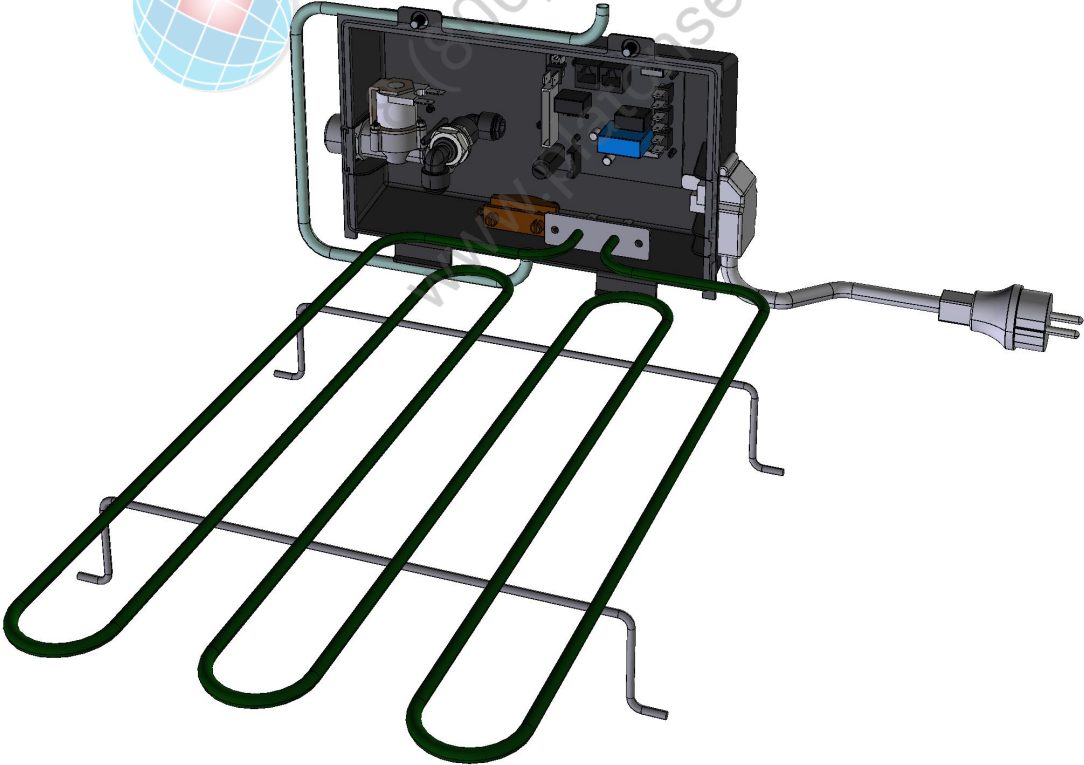

ASM1312A/0.D02 - General overview

FRONT